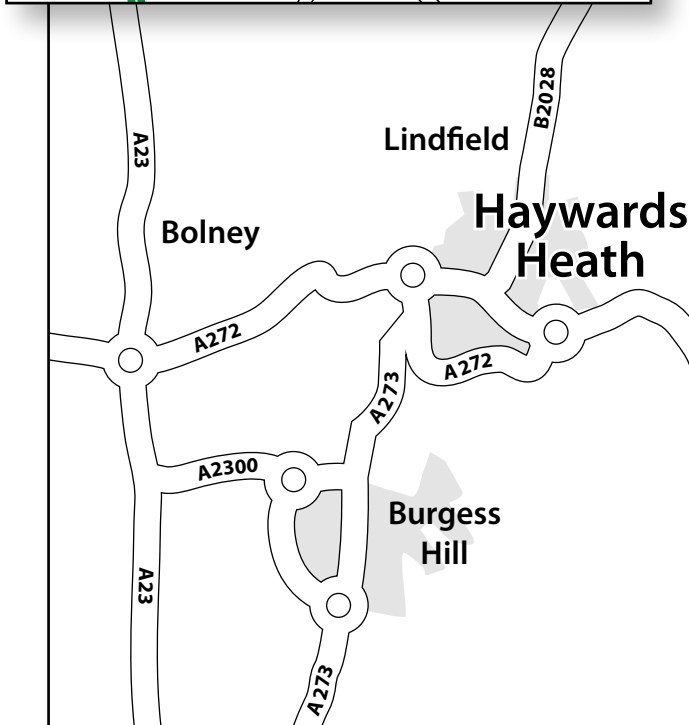

Address

Unit 20 Bluebell Business Estate
 A275 Lewes Road
 Uckfield
 East Sussex TN22 3HQ

From Haywards Heath - take the A272 heading for Uckfield.

At the staggered cross roads with The Kings Head public house on your right, turn left onto the A275 signposted on a brown sign – Sheffield Park.

Travel along this road for approximately 1.5 miles and the entrance to Bluebell Business Estate is a concrete road on your left – if you pass the railway station you have missed it!

From Uckfield – take the A272 heading for Haywards Heath

At the staggered cross roads with The Kings Head public house on our left, turn right onto the A275 signposted on a brown sign – Sheffield Park.

Travel along this road for approximately 1.5 miles and the entrance to Bluebell Business Estate is a concrete road on your left – if you pass the railway station you have missed it!

From East Grinstead take the A22 heading for Lewes

After crossing the traffic lights at Wych Cross take the A275 Lewes Road on your right.

Keep on this road for approximately 6 miles. You will pass Sheffield Park Railway Station on your right and Bluebell Business Estate will be just round the bend on the right – a concrete road.