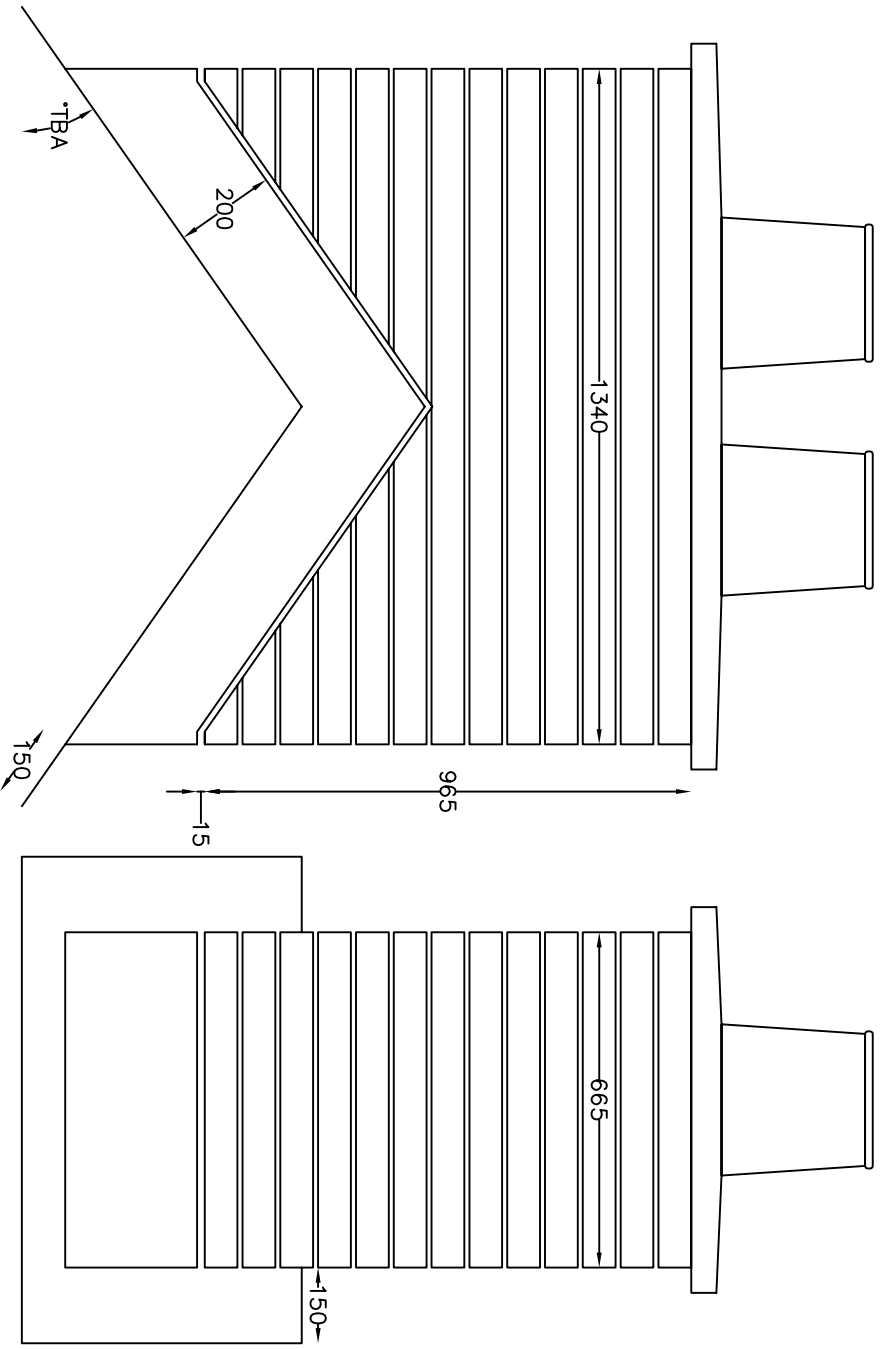

THE INFORMATION SHOWN ON THIS DRAWING IS SENT IN CONFIDENCE AND MUST NOT BE USED FOR ANY PURPOSE OTHER THAN THAT FOR WHICH IT IS SUPPLIED. REFER ANY OMISSIONS OR ERRORS TO PHOENIX BUILDING PRODUCTS LTD. DO NOT SCALE DRAWING. ALL DIMENSIONS IN MILLIMETRES. MODIFY ON CAD ONLY.

MID RIDGE SAWYER

PROJECT:
PHOENIX BUILDING PRODUCTS LTD

DRWG TITLE:
PREBARICATED CHIMNEY
MID RIDGE SAWYER

DATE: 19-11-2009

SCALE: 1:15/A4
DRWG NO: SANYL-1

PHOENIX
BUILDING PRODUCTS LTD.